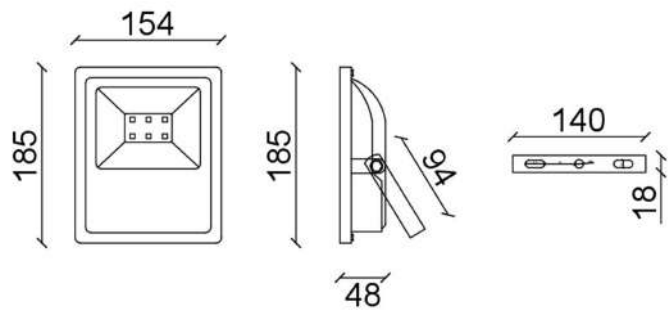

Physical Layout

>0.95	>70	IP65	>50000 Hrs	<10%	50±3% Hz
Power Factor	CRI	IP Level	Working life	THD	Power Frequency

Others

Surge Protection	Maximum Temperature of Heat Sink	Primary Thermal Management
Up to 6 KV(Internal)	65 °C	Single Piece MCPCB with Thermal Pads
Recommended Height	Storage Temperature	Secondary Thermal Management
5-6 Meter	35 °C	High Pressure Aluminum Die Cast

*Subject to change without notification

Applications: Lighting of small to medium sized billboards, Parking areas around building /residential complexes, General area lighting, Lighting of monuments.